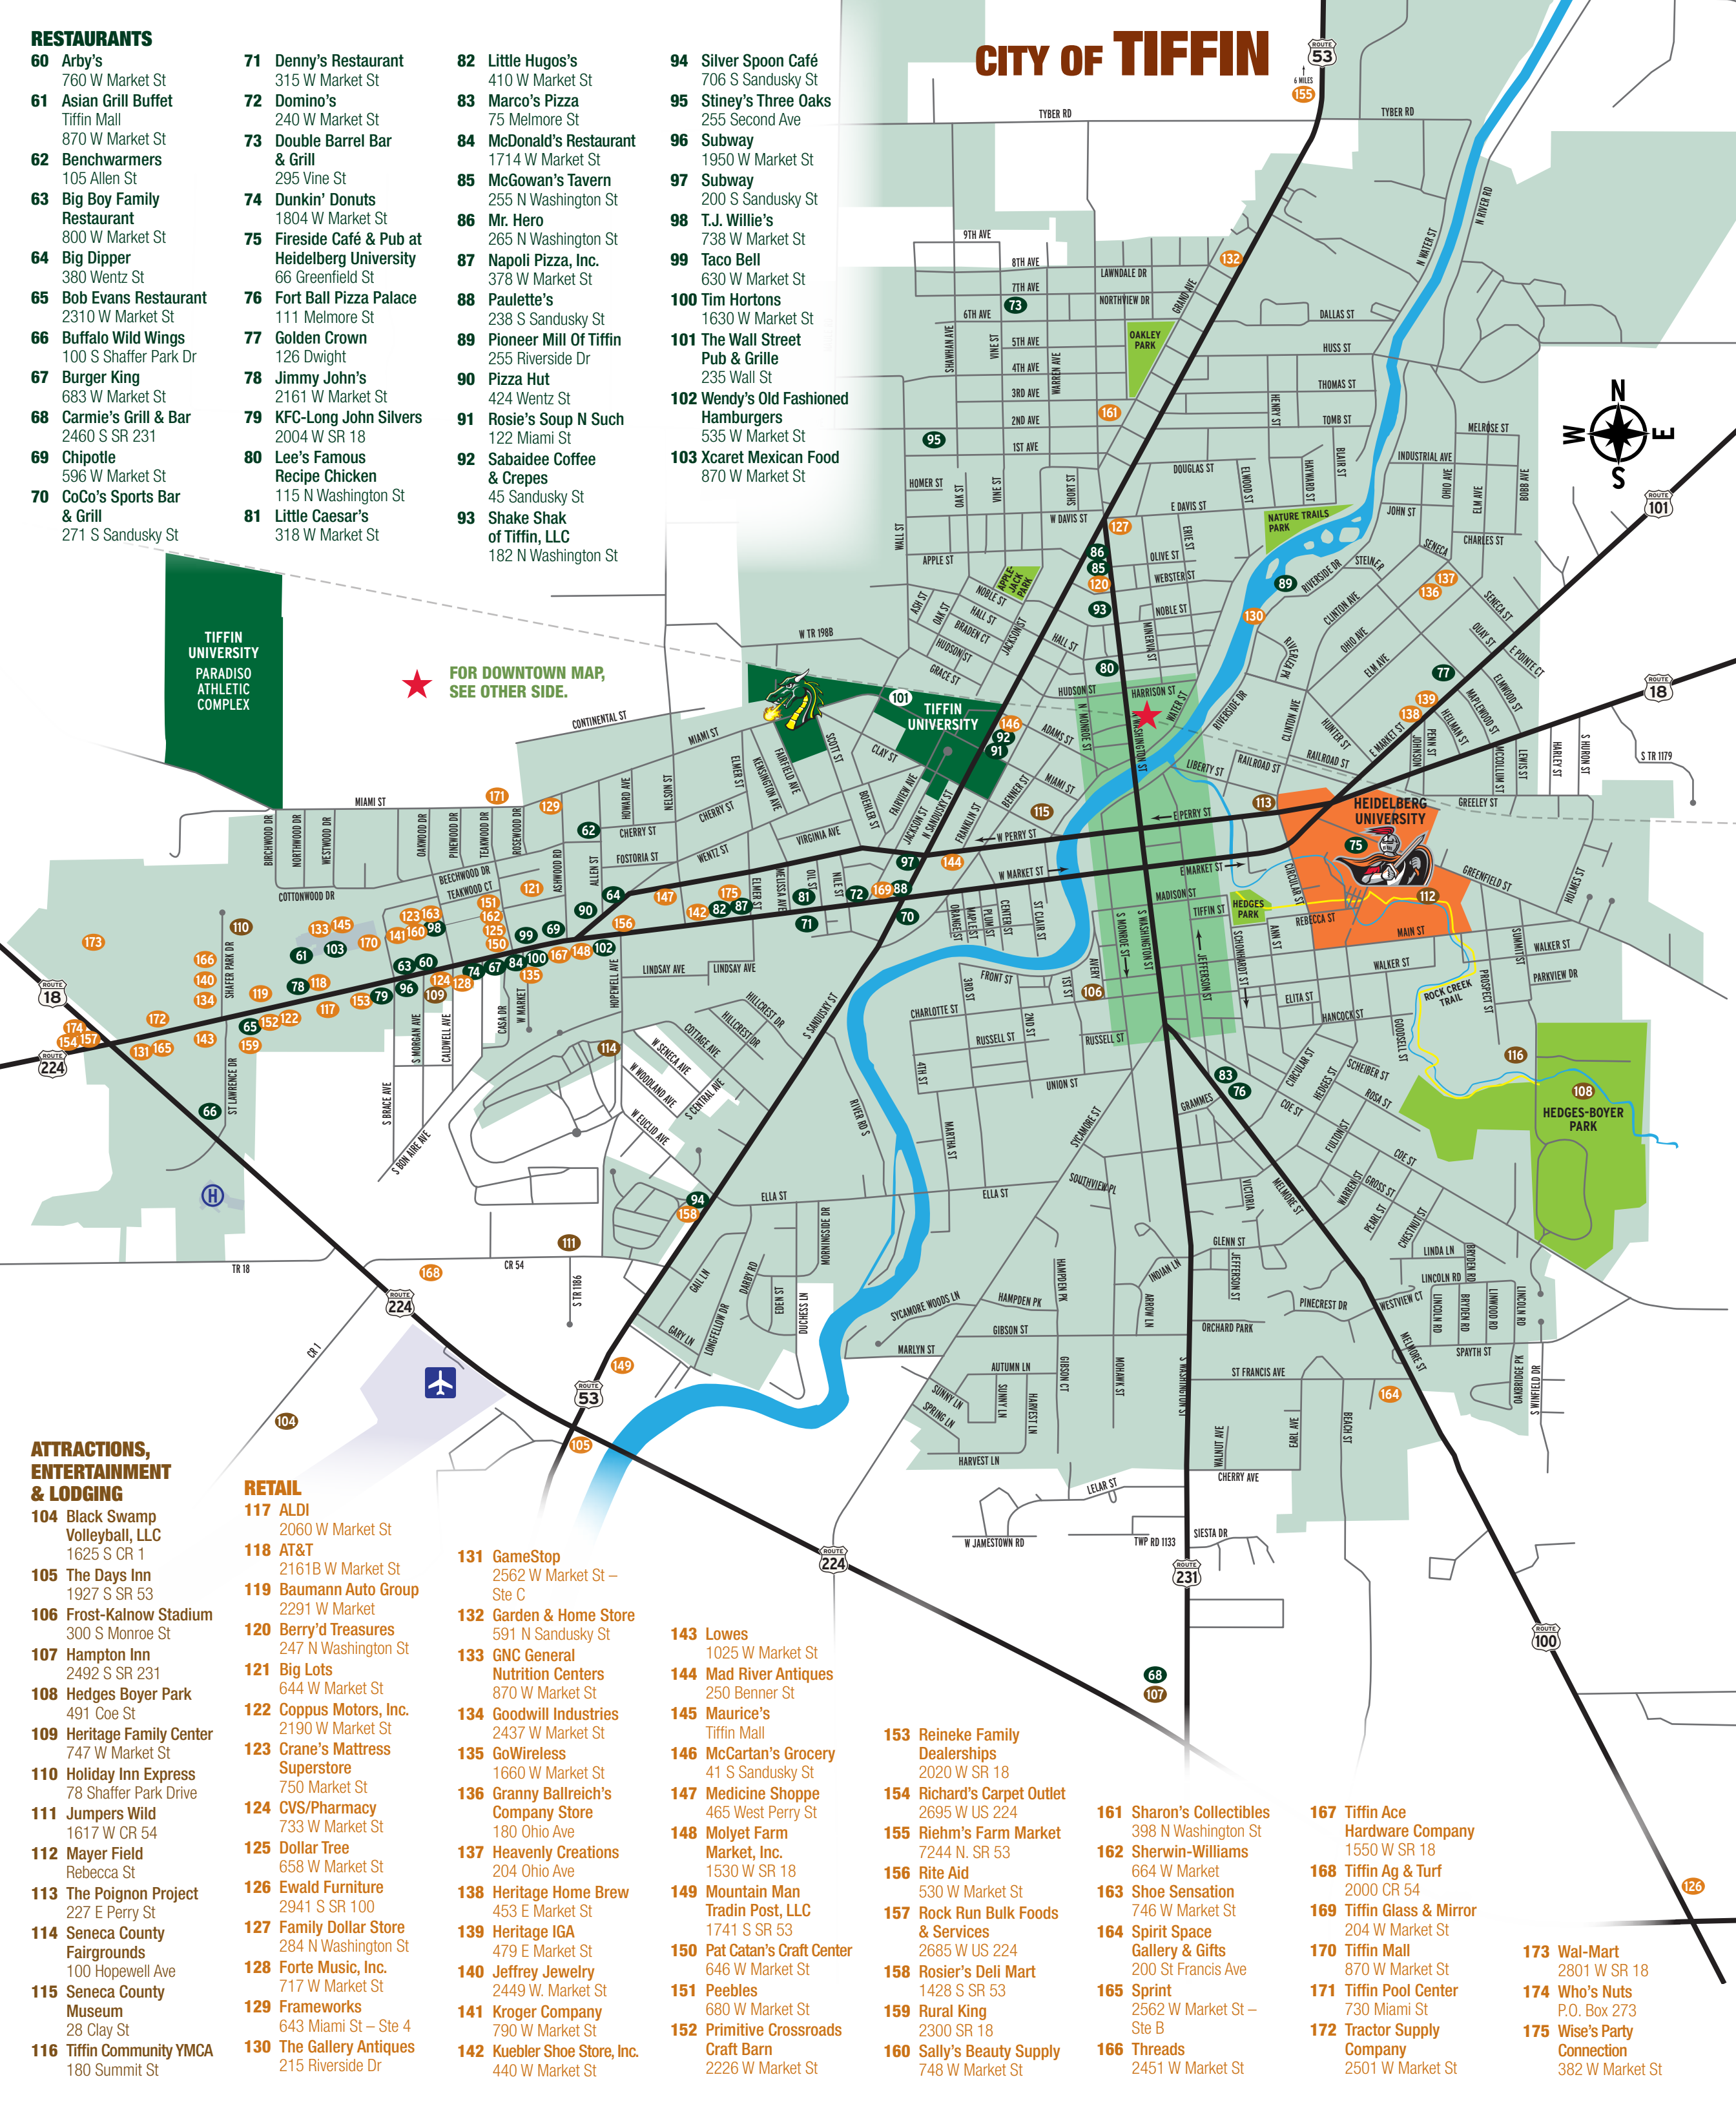

CITY OF TIFFIN

ATTRACTIONS, ENTERTAINMENT & LODGING

- **104** Black Swamp Volleyball, LLC
  1625 S CR 1
- **105** The Days Inn
  1927 S SR 53
- **106** Frost-Kalnow Stadium
  300 S Monroe St
- **107** Hampton Inn
  2492 S SR 231
- **108** Hedges Boyer Park
  491 Coe St
- **109** Heritage Family Center
  747 W Market St
- **110** Holiday Inn Express
  78 Shaffer Park Drive
- **111** Jumpers Wild
  1617 W CR 54
- **112** Mayer Field
  Rebecca St
- **113** The Poignon Project
  227 E Perry St
- **114** Seneca County Fairgrounds
  100 Hopewell Ave
- **115** Seneca County Museum
  28 Clay St
- **116** Tiffin Community YMCA
  180 Summit St

RETAIL

- **117** ALDI
  2060 W Market St
- **118** AT&T
  2161B W Market St
- **119** Baumann Auto Group
  2291 W Market
- **120** Berry'd Treasures
  247 N Washington St
- **121** Big Lots
  644 W Market St
- **122** Coppus Motors, Inc.
  2190 W Market St
- **123** Crane's Mattress Superstore
  750 Market St
- **124** CVS/Pharmacy
  733 W Market St
- **125** Dollar Tree
  658 W Market St
- **126** Ewald Furniture
  2941 S SR 100
- **127** Family Dollar Store
  284 N Washington St
- **128** Forte Music, Inc.
  717 W Market St
- **129** Frameworks
  643 Miami St - Ste 4
- **130** The Gallery Antiques
  215 Riverside Dr
- **131** GameStop
  2562 W Market St - Ste C
- **132** Garden & Home Store
  591 N Sandusky St
- **133** GNC General Nutrition Centers
  870 W Market St
- **134** Goodwill Industries
  2437 W Market St
- **135** GoWireless
  1660 W Market St
- **136** Granny Ballreich's Company Store
  180 Ohio Ave
- **137** Heavenly Creations
  204 Ohio Ave
- **138** Heritage Home Brew
  453 E Market St
- **139** Heritage IGA
  479 E Market St
- **140** Jeffrey Jewelry
  2449 W. Market St
- **141** Kroger Company
  790 W Market St
- **142** Kuebler Shoe Store, Inc.
  440 W Market St
- **143** Lowes
  1025 W Market St
- **144** Mad River Antiques
  250 Benner St
- **145** Maurice's
  Tiffin Mall
- **146** McCartan's Grocery
  41 S Sandusky St
- **147** Medicine Shoppe
  465 West Perry St
- **148** Molyet Farm Market, Inc.
  1530 W SR 18
- **149** Mountain Man Tradin Post, LLC
  1741 S SR 53
- **150** Pat Catan's Craft Center
  646 W Market St
- **151** Peebles
  680 W Market St
- **152** Primitive Crossroads Craft Barn
  2226 W Market St

- **153** Reineke Family Dealerships
  2020 W SR 18
- **154** Richard's Carpet Outlet
  2695 W US 224
- **155** Riehm's Farm Market
  7244 N. SR 53
- **156** Rite Aid
  530 W Market St
- **157** Rock Run Bulk Foods & Services
  2685 W US 224
- **158** Rosier's Deli Mart
  1428 S SR 53
- **159** Rural King
  2300 SR 18
- **160** Sally's Beauty Supply
  748 W Market St
- **161** Sharon's Collectibles
  398 N Washington St
- **162** Sherwin-Williams
  664 W Market
- **163** Shoe Sensation
  746 W Market St
- **164** Spirit Space Gallery & Gifts
  200 St Francis Ave
- **165** Sprint
  2562 W Market St - Ste B
- **166** Threads
  2451 W Market St
- **167** Tiffin Ace Hardware Company
  1550 W SR 18
- **168** Tiffin Ag & Turf
  2000 CR 54
- **169** Tiffin Glass & Mirror
  204 W Market St
- **170** Tiffin Mall
  870 W Market St
- **171** Tiffin Pool Center
  730 Miami St
- **172** Tractor Supply Company
  2501 W Market St
- **173** Wal-Mart
  2801 W SR 18
- **174** Who's Nuts
  P.O. Box 273
- **175** Wise's Party Connection
  382 W Market St

★ FOR DOWNTOWN MAP, SEE OTHER SIDE.